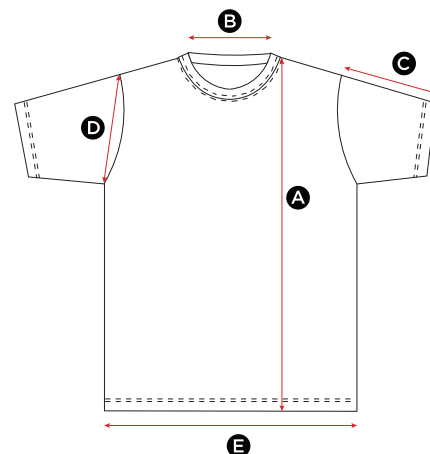

Mens Ladies Kids

SGTee Perfect Print Tagless Tee 170.52

MEASUREMENTS	S	M	L	XL	2XL	3XL	4XL	5XL
A Length	68	70	73	75	78	80	82	84
B Back neck opening	17.5	18	19	20	20.5	21	21.5	22
C Sleeve length	18	18	19	19	20	20	21	22
D Armhole (straight)	21	22	23	24	25	26	27	28
E Bottom hem opening	47	50	53	56	59	62	65	68

in cm

All measurements are within industry standard tolerances and are product dependent.

SGTee F Ladies' Perfect Print Tagless Tee 171.52

MEASUREMENTS	XS	S	M	L	XL	2XL
A Length	57.5	60	62.5	65	67.5	70
B Back neck opening	18	18.5	19	19.5	20	20.5
C Sleeve length	12.5	13.5	14.5	15.5	16.5	17.5
D Armhole (straight)	17	18	19	20	21	22
E Bottom hem opening	40	43	45	48	50	52

in cm

All measurements are within industry standard tolerances and are product dependent.

SGTee K Kids' Perfect Print Tagless Tee 172.52

MEASUREMENTS	(Years) 1-2	3-4	5-6	7-8	9-11	12-14
	XS	S	M	L	XL	2XL
A Length	40	43	47	51	55	63
B Back neck opening	15.5	16	16	16	16.5	16.5
C Sleeve length	10.5	11.5	12.5	13.5	14.5	15.5
D Armhole (straight)	14.5	15.5	16.5	17.5	18.5	19.5
E Bottom hem opening	31	34	37	40	43	46

in cm

All measurements are within industry standard tolerances and are product dependent.

Mens Ladies Kids

SGTee Perfect Print Tagless Tee 170.52

GRÖßE	S	M	L	XL	2XL	3XL	4XL	5XL
A Länge	68	70	73	75	78	80	82	84
B Halsausschnitt hinten	17.5	18	19	20	20.5	21	21.5	22
C Ärmellänge	18	18	19	19	20	20	21	22
D Armausschnitt (gerade)	21	22	23	24	25	26	27	28
E Bundöffnung	47	50	53	56	59	62	65	68