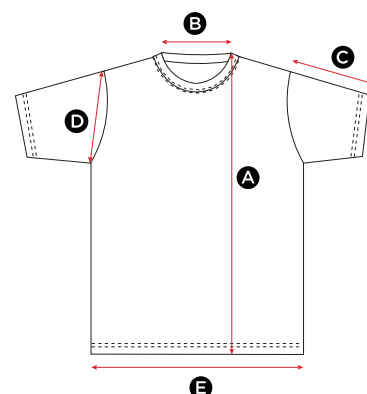

in cm

All measurements are within industry standard tolerances and are product dependent.

SGTee F Ladies' Perfect Print Tagless Tee 171.52

MEASUREMENTS	XS	S	M	L	XL	2XL
A Length	57.5	60	62.5	65	67.5	70
B Back neck opening	18	18.5	19	19.5	20	20.5
C Sleeve length	12.5	13.5	14.5	15.5	16.5	17.5
D Armhole (straight)	17	18	19	20	21	22
E Bottom hem opening	40	43	45	48	50	52

in cm

All measurements are within industry standard tolerances and are product dependent.

SGTee K Kids' Perfect Print Tagless Tee 172.52

MEASUREMENTS	(Years) 1-2	3-4	5-6	7-8	9-11	12-14
	XS	S	M	L	XL	2XL
A Length	40	43	47	51	55	63
B Back neck opening	15.5	16	16	16	16.5	16.5
C Sleeve length	10.5	11.5	12.5	13.5	14.5	15.5
D Armhole (straight)	14.5	15.5	16.5	17.5	18.5	19.5
E Bottom hem opening	31	34	37	40	43	46

in cm

All measurements are within industry standard tolerances and are product dependent.

Mens Ladies Kids

SGTee Perfect Print Tagless Tee 170.52

GRÖßE	S	M	L	XL	2XL	3XL	4XL	5XL
A Länge	68	70	73	75	78	80	82	84
B Halsausschnitt hinten	17.5	18	19	20	20.5	21	21.5	22
C Ärmellänge	18	18	19	19	20	20	21	22
D Armausschnitt (gerade)	21	22	23	24	25	26	27	28
E Bundöffnung	47	50	53	56	59	62	65	68

Angaben in cm

Alle Größen liegen innerhalb der standardmäßigen Toleranzgrenzen der Branche und sind jeweils produktabhängig.

SGTee F Ladies' Perfect Print Tagless Tee 171.52

GRÖßE	XS	S	M	L	XL	2XL
A Länge	57.5	60	62.5	65	67.5	70
B Halsausschnitt hinten	18	18.5	19	19.5	20	20.5
C Ärmellänge	12.5	13.5	14.5	15.5	16.5	17.5
D Armausschnitt (gerade)	17	18	19	20	21	22
E Bundöffnung	40	43	45	48	50	52