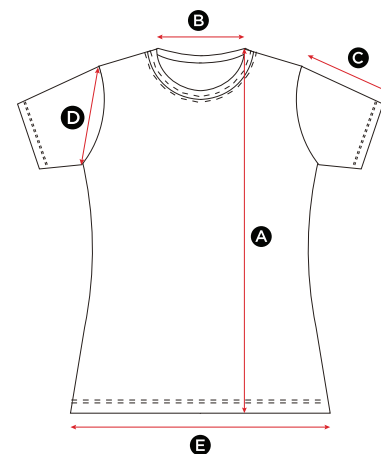

Mens Ladies Kids

SGTee Perfect Print Tagless Tee 170.52

MEASUREMENTS	S	M	L	XL	2XL	3XL	4XL	5XL
A Length	68	70	73	75	78	80	82	84
B Back neck opening	17.5	18	19	20	20.5	21	21.5	22
C Sleeve length	18	18	19	19	20	20	21	22
D Armhole (straight)	21	22	23	24	25	26	27	28
E Bottom hem opening	47	50	53	56	59	62	65	68

in cm

All measurements are within industry standard tolerances and are product dependent.

SGTee F Ladies' Perfect Print Tagless Tee 171.52

MEASUREMENTS	XS	S	M	L	XL	2XL
A Length	57.5	60	62.5	65	67.5	70
B Back neck opening	18	18.5	19	19.5	20	20.5
C Sleeve length	12.5	13.5	14.5	15.5	16.5	17.5
D Armhole (straight)	17	18	19	20	21	22
E Bottom hem opening	40	43	45	48	50	52

in cm

All measurements are within industry standard tolerances and are product dependent.

SGTee K Kids' Perfect Print Tagless Tee 172.52

MEASUREMENTS	(Years) 1-2	3-4	5-6	7-8	9-11	12-14
	XS	S	M	L	XL	2XL
A Length	40	43	47	51	55	63
B Back neck opening	15.5	16	16	16	16.5	16.5
C Sleeve length	10.5	11.5	12.5	13.5	14.5	15.5
D Armhole (straight)	14.5	15.5	16.5	17.5	18.5	19.5
E Bottom hem opening	31	34	37	40	43	46

in cm

All measurements are within industry standard tolerances and are product dependent.

Mens Ladies Kids

SGTee Perfect Print Tagless Tee 170.52

GRÖßE	S	M	L	XL	2XL	3XL	4XL	5XL
A Länge	68	70	73	75	78	80	82	84
B Halsausschnitt hinten	17.5	18	19	20	20.5	21	21.5	22
C Ärmellänge	18	18	19	19	20	20	21	22
D Armausschnitt (gerade)	21	22	23	24	25	26	27	28
E Bundöffnung	47	50	53	56	59	62	65	68